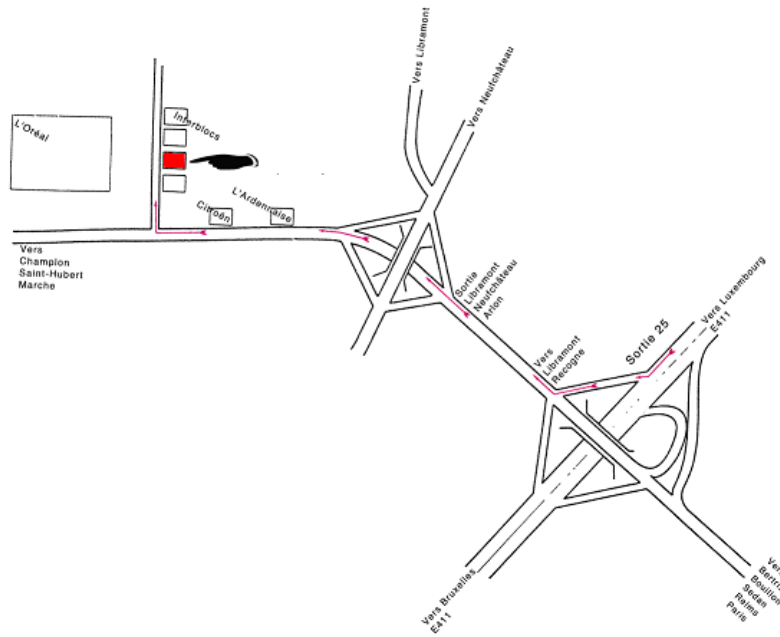

Reynders Etiquettes Cosmétiques ...out of Luxemburg via the E411

Out of Luxemburg, take the E411 in the direction of Brussels.

Keep driving until you reach **exit 25** and leave the highway at this point.
You are now on the **N826** towards Libramont – St.-Hubert.

After about 2 km you will see an exit with the indications « **Libramont – Neufchâteau – Arlon** ». Do not leave here for "Libramont Centre", but keep driving straight on.

You will then pass through a short tunnel under the street above you and after about one kilometer you will see an industrial zoning on your right.

Turn right before you reach the "l'Oréal" plant and you will find Reynders Etiquettes Cosmétiques 200 meters further in this street, on your right hand side.

Have a safe journey

Reynders _ Etiquettes Cosmétiques SA