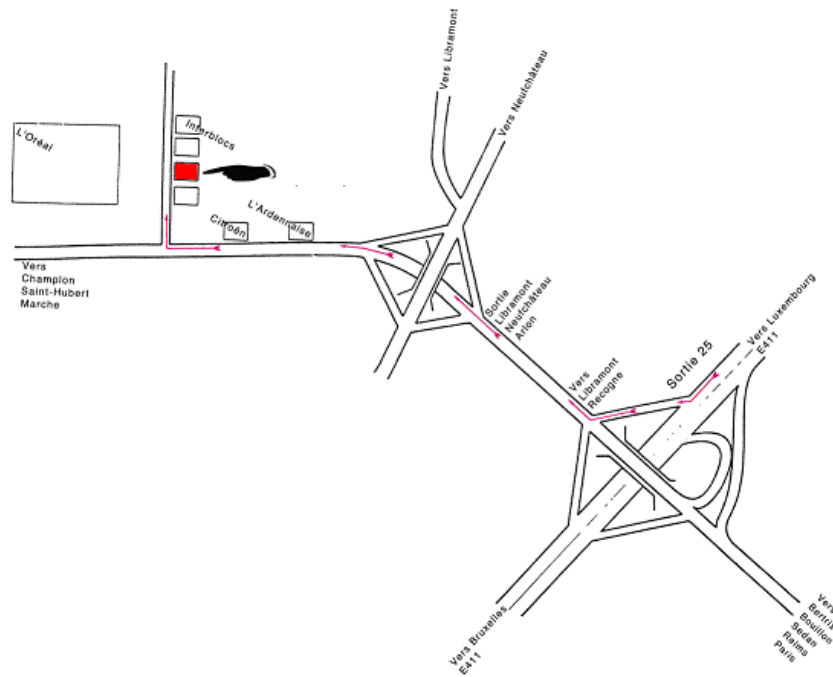

Reynders Etiquettes Cosmétiques ...via Liège and Bastogne

From Liège, take the Autoroute des Ardennes E25 in the direction of Bastogne.

When you passed Bastogne leave the E25 and take the E411 in the direction of Brussels.

Keep driving until you reach **exit 25** and leave the highway at this point.

You are now on the N826 towards Libramont – St.-Hubert.

After about 2 km you will see an exit with the indications « Libramont – Neufchâteau – Arlon ». Do not leave here for "Libramont Centre", but keep driving straight on.

You will then pass through a short tunnel under the street above you and after about one kilometer you will see an industrial zoning on your right.

Turn right and you will find Reynders Etiquettes Cosmétiques 200 meters further in this street, on your right.